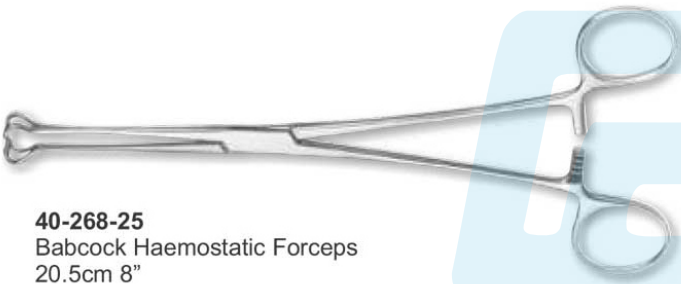

**40-288-26**  
Moon Scissors 7"

**40-283-26**  
Universal Scissors

**40-289-26**  
Moon Scissors  
7", 8", 9"

**40-267-25**  
Tissue Forceps  
25.5cm 10"

**40-272-25**  
Jones  
5.5cm

**40-268-25**  
Babcock Haemostatic Forceps  
20.5cm 8"