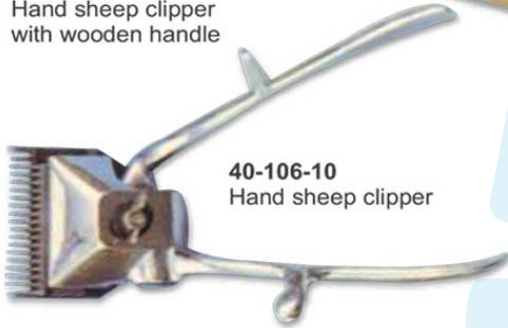

**40-124-11**  
Calving Forceps, S.S

SUAVE SURGICAL INSTRUMENTS

**40-121-11**  
Calf Head Snare

**40-125-11**  
Pig Catcher S.S

**40-121-11**

**40-126-11**  
Pig Catcher  
with Plastic Handle

**40-104-10**  
Clipper Both Sided  
Thin & Wide Teeth

**40-105-10**  
Hand sheep clipper  
with wooden handle

**40-106-10**  
Hand sheep clipper

**40-107-10**  
Hand sheep clipper

**40-107-10**

**40-107-10**

**40-108-10**  
Hand sheep clipper  
with wooden handle