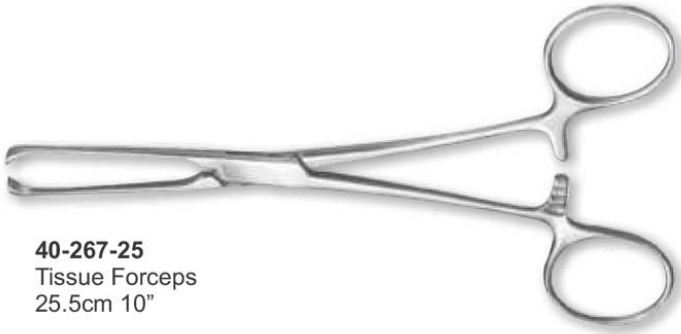

40-267-25
Tissue Forceps
25.5cm 10"