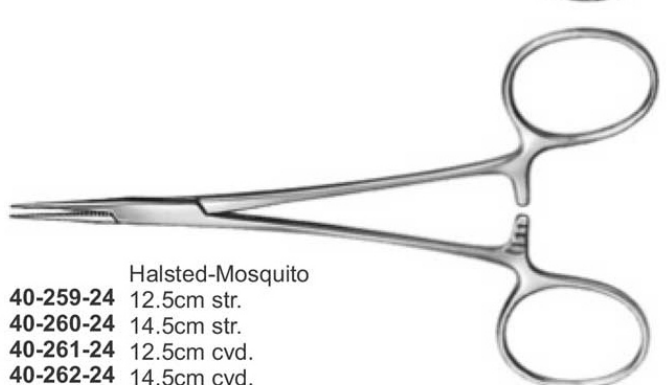

Haemostatic Forceps  
 Peen  
**40-257-24** 14.5cm 5 3/4"  
**40-257-24** 16cm 6 1/4"

**40-264-24**  
 Foerster  
 Sponge Forceps  
 25cm 9 3/4"

**40-258-24**  
 Leriche Forceps  
 15.5cm

**40-265-24**  
 Haemostatic  
 Sponge Forceps  
 25cm 9 3/4"