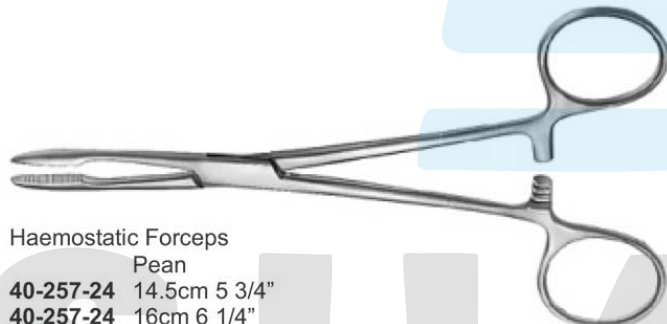

**40-277-25**  
Instruments Kit of 8 Pcs.

**40-255-24**  
 Kocher Forceps  
 with teeth  
 14.5cm

**40-262-24**  
 Haemostatic Forceps  
 25cm 9 3/4"

**40-256-24**  
 Peen (Rochester)  
 14.5cm

**40-263-24**  
 Haemostatic Forceps  
 14cm (T-Shaped)

Haemostatic Forceps  
 Peen  
**40-257-24** 14.5cm 5 3/4"  
**40-257-24** 16cm 6 1/4"

**40-264-24**  
 Foerster  
 Sponge Forceps  
 25cm 9 3/4"

**40-258-24**  
 Leriche Forceps  
 15.5cm

**40-265-24**  
 Haemostatic  
 Sponge Forceps  
 25cm 9 3/4"