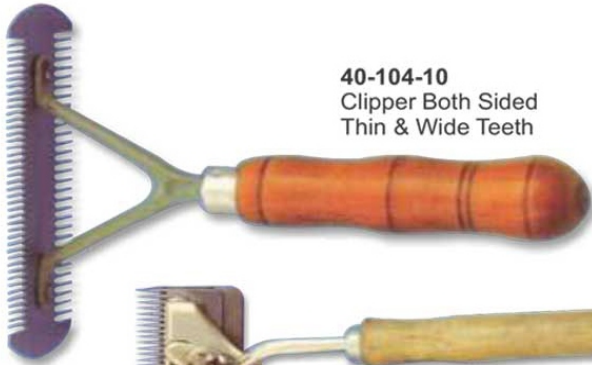

**40-124-11**  
Calving Forceps, S.S

SUAVE SURGICAL INSTRUMENTS

**40-121-11**  
Calf Head Snare

**40-125-11**  
Pig Catcher S.S

**40-121-11**

**40-126-11**  
Pig Catcher  
with Plastic Handle

**40-104-10**  
Clipper Both Sided  
Thin & Wide Teeth