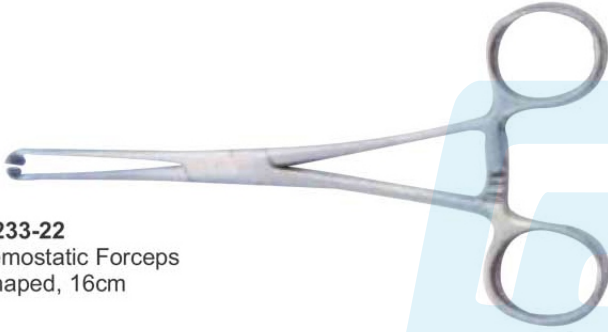

**40-015-02**  
Heavy Duty Bull  
Holder with chain

**40-012-02**  
Bull Holder with spring

**40-016-02**  
Heavy Duty Bull  
Holder without chain

**40-013-02**  
Bull Holder  
with Side Gripe

**40-018-02**  
Bull Holder Harm's With  
Rowel Slide

**40-014-02**  
Heavy Duty Bull  
Holder with chain

**40-021-02**  
Bull Holder With Spring

40-232-22  
Backhaus Towel Forceps

40-233-22  
Haemostatic Forceps  
T-shaped, 16cm

40-234-22  
Metzemaum Scissors