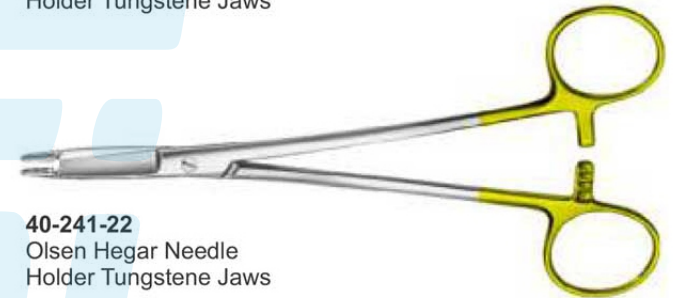

40-235-22  
Mayo Scissors

40-237-22  
Weitlaner Retractor

40-238-22  
Forceps

40-239-22  
Mathieu Needle Holder

40-240-22  
Mathieu Needle  
Holder Tungstene Jaws

40-241-22  
Olsen Hegar Needle  
Holder Tungstene Jaws