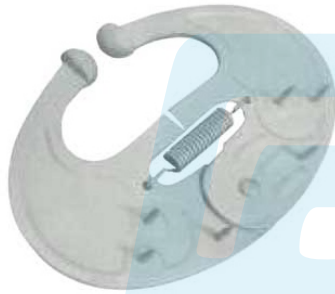

**40-180-17**  
Liautard Style  
Forceps 10" S.S

**40-175-17**  
Simple Joint Stainless  
Steel Molar Forceps

**40-181-17**  
Incisor Cap and Wolf  
Tooth Forceps, 7" S.S

**40-176-17**  
Cap, Incisor  
s/s 12"