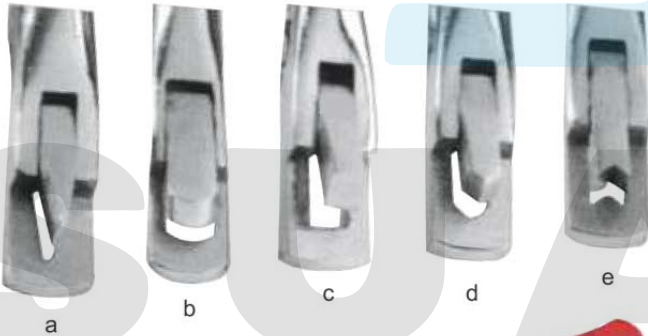

40-150-14  
Trocars - A - with Plastic Handle

40-151-14  
Trocars - B - S.S

40-152-18

40-152-19

40-145-13  
Ear Notcher - A-type

40-140-13  
Ear Notcher S.S  
Design in the Center  
of the ear

40-140-14

40-146-14  
Tattooing Forceps  
(A)

40-147-14  
Tattooing Forceps  
(B)

40-143-13  
Tag Applicator Plier

40-144-13  
Ear Notcher  
with lock

40-148-14  
Tattooing Forceps  
(C), (D)

**40-127-12**  
 Pig Catcher

**40-132-12**  
 Obstetric Chain 30", S.S or N.P