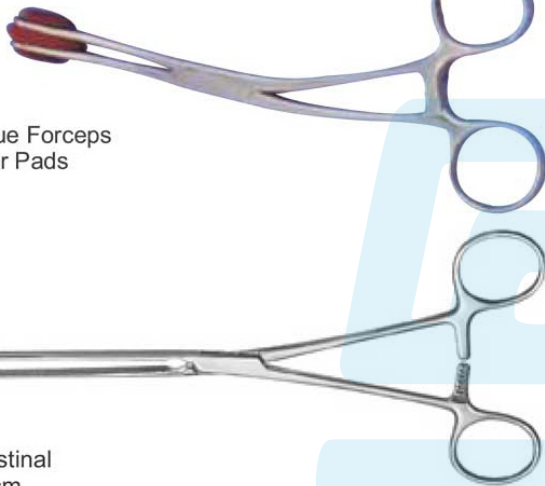

Haemostatic Forceps  
 Peen  
**40-257-24** 14.5cm 5 3/4"  
**40-257-24** 16cm 6 1/4"

**40-264-24**  
 Foerster  
 Sponge Forceps  
 25cm 9 3/4"

**40-258-24**  
 Leriche Forceps  
 15.5cm

**40-265-24**  
 Haemostatic  
 Sponge Forceps  
 25cm 9 3/4"

Halsted-Mosquito  
**40-259-24** 12.5cm str.  
**40-260-24** 14.5cm str.  
**40-261-24** 12.5cm cvd.  
**40-262-24** 14.5cm cvd.

**40-266-24**  
 Backhaus Towel Forceps  
 16.5cm

**40-243-23**  
 Young Tongue Forceps  
 with Rubber Pads