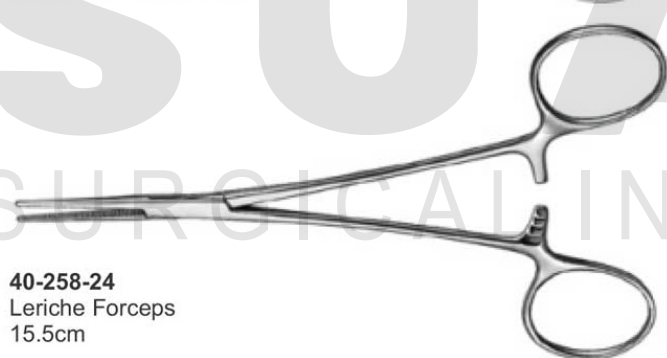

Haemostatic Forceps  
 Peen  
**40-257-24** 14.5cm 5 3/4"  
**40-257-24** 16cm 6 1/4"

**40-264-24**  
 Foerster  
 Sponge Forceps  
 25cm 9 3/4"

**40-258-24**  
 Leriche Forceps  
 15.5cm

**40-265-24**  
 Haemostatic  
 Sponge Forceps  
 25cm 9 3/4"