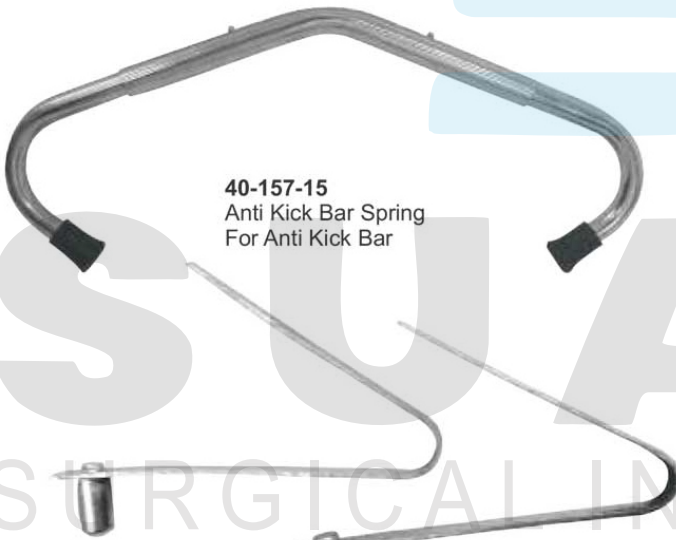

40-157-15
Anti Kick Bar Spring
For Anti Kick Bar

40-158-15
Anti Kick Bar Spring
For Anti Kick Bar