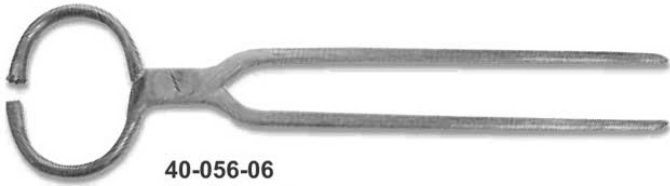

40-056-06
Hoof Tester
Round Large