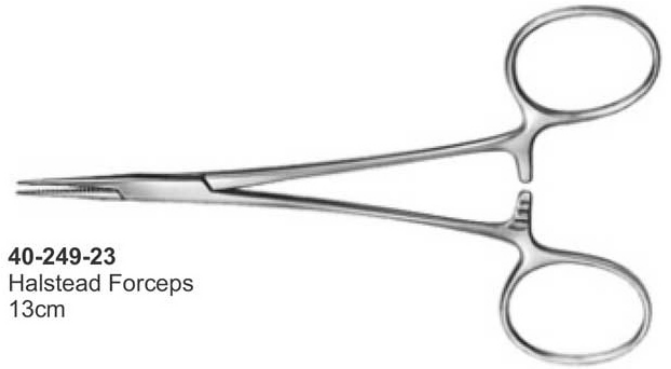

40-249-23
Halstead Forceps
13cm