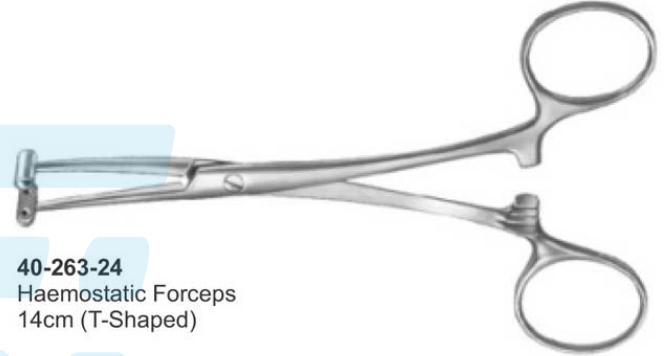

40-263-24
Haemostatic Forceps
14cm (T-Shaped)