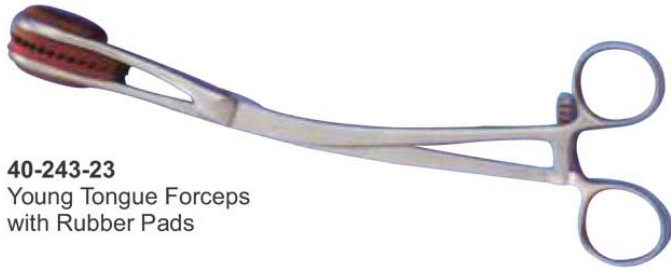

Haemostatic Forceps  
 Peen  
**40-257-24** 14.5cm 5 3/4"  
**40-257-24** 16cm 6 1/4"

**40-264-24**  
 Foerster  
 Sponge Forceps  
 25cm 9 3/4"

**40-258-24**  
 Leriche Forceps  
 15.5cm

**40-265-24**  
 Haemostatic  
 Sponge Forceps  
 25cm 9 3/4"

Halsted-Mosquito  
**40-259-24** 12.5cm str.  
**40-260-24** 14.5cm str.  
**40-261-24** 12.5cm cvd.  
**40-262-24** 14.5cm cvd.

**40-266-24**  
 Backhaus Towel Forceps  
 16.5cm

**40-243-23**  
 Young Tongue Forceps  
 with Rubber Pads